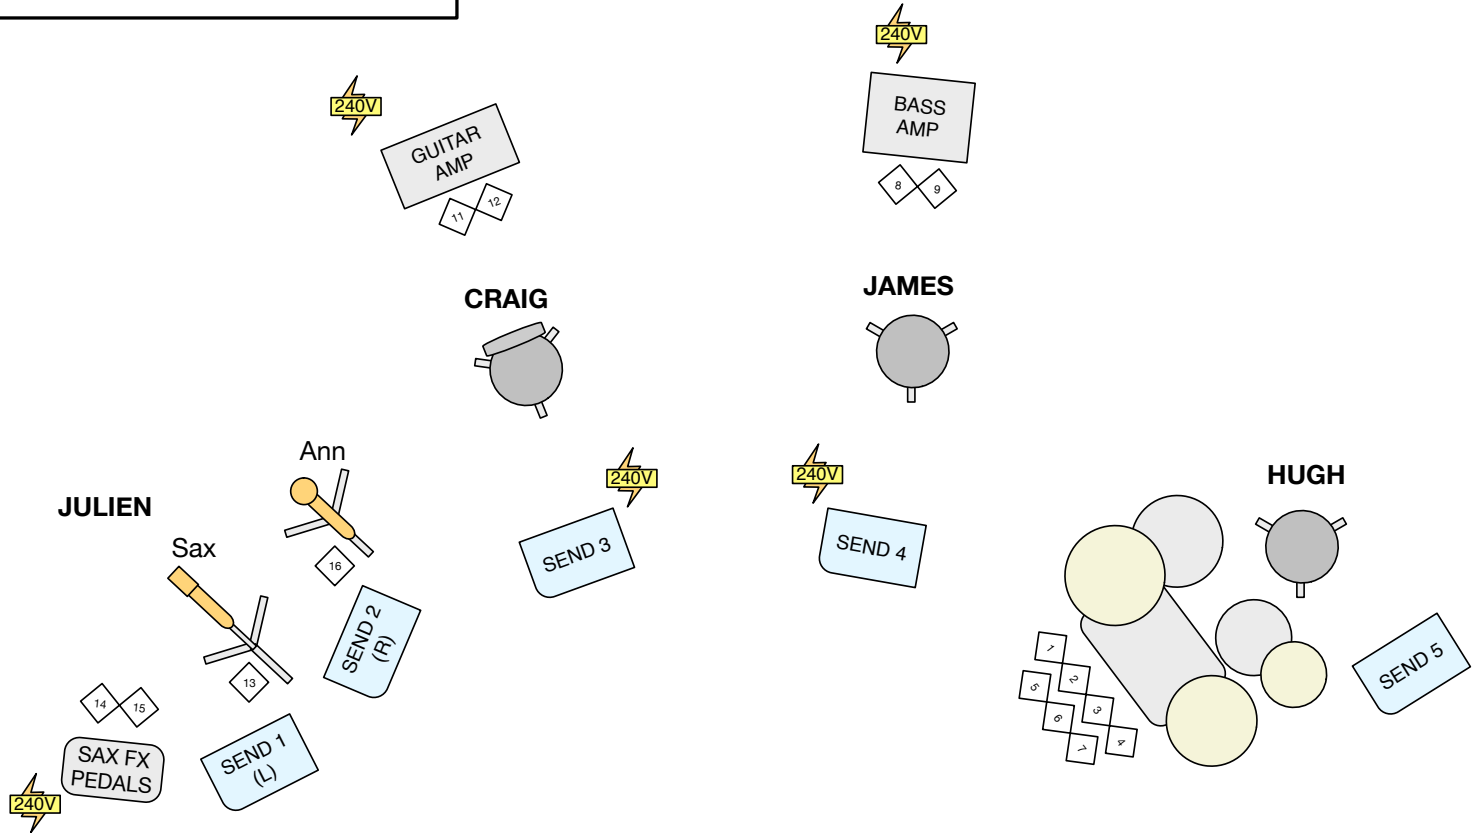

STOCK - STAGE PLOT

- # Input number
- Foldback Wedge
- 240V Stage Power

STOCK - Line List - MRC

INPUTS

	Source	Mic		Notes
1	Kick Drum	M88	Short Boom	
2	Snare top	M201	Short Boom	
3	Hats	DPA 4023	Short Boom	
4	Rack Tom	421	Short Boom	
5	Floor Tom	421	Short Boom	
6	OH left	Royer 122	Tall Boom	
7	OH Right	Royer 122	Tall Boom	
8	Bass DI	Avalon	n/a	
9	Bass Amp	M88	Short Boom	
10	(cut)			
11	Elec Guit Mic 1	e906	Short Boom	On Axis
12	Elec Guit Mic 2	SM57	Short Boom	Off Axis
13	Sax Mic	421	Tall Boom	
14	Sax FX L	DI	n/a	
15	Sax FX R	DI	n/a	
16	Announce Mic	e935	Tall Boom	
17	Audience L	4023	Tall Boom	
18	Audience R	4023	Tall Boom	
19				
20				
21				
22				

OUTPUTS

	Send	Wedges	Notes
1	Sax L	Stereo Pair	Julien
2	Sax R		
3	Guitar	Single	Craig
4	Bass	Single	James
5	Drums	Single	Hugh
6	Sax to FX	xlr to pedals	Julien

FOH: Lachlan Carrick - 0418481827

lachlanjc@gmail.com

STOCK - BACKLINE

DRUMS

Standard Jazz Kit: 18" Bass Drum
12" Rack Tom
14" Floor Tom
hardware and throne to suit

BASS

Bass Amp: 4x10 or 2x10 cabinet
Eden WT800 Series head

GUITAR

Guitar Amp: Fender Twin (no red knobs)