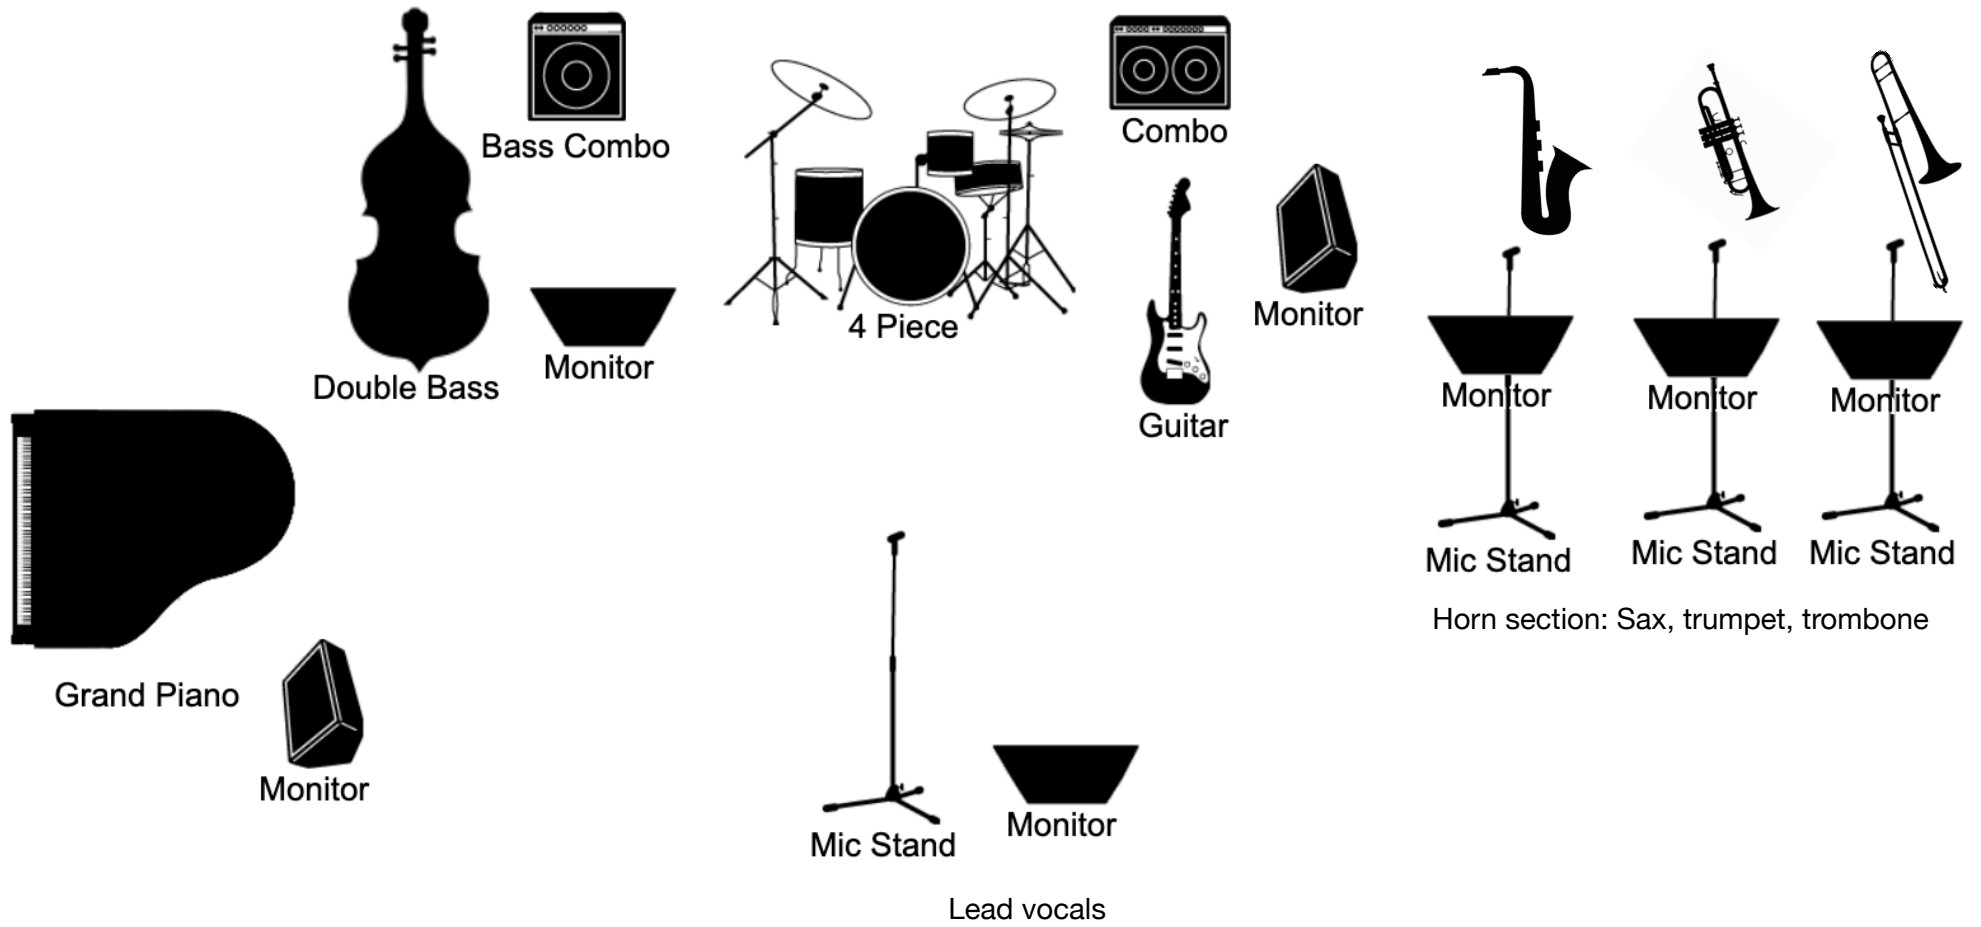

THE OLD RUGGED CROSS STAGE PLOT

LINE UP AND INSTRUMENT LIST

Vocals – Emma Donovan

Piano (minimum C7 but ideally CFX) – Paul Grabowsky

Double Bass – Sam Anning

Guitar – Stephen Magnusson

Sax and clarinet – Mirko Guerrini

Trombone – Jordan Murray

Trumpet/Vocals – Audrey Powne